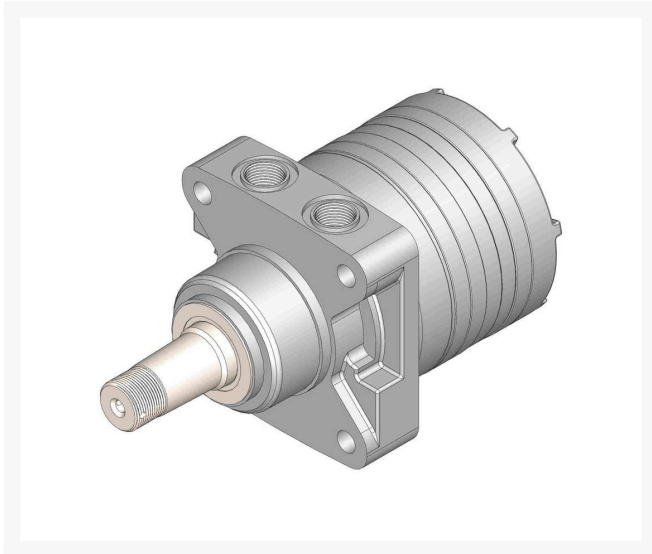

Hydraulic Motor - Wheel RH

R114-8858

Replaces
Toro 114-8858

Specifications
Manufacturer R&R Products

Fits Models
Toro Groundsmaster 4300-D
Toro Reelmaster 5210-D
Toro Reelmaster 5410-D
Toro Reelmaster 5510-D
Toro Reelmaster 5610-D