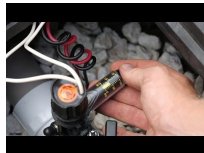

GERT KAUFMANN Golf Course Management

Graf-Buttler-Strasse 7 Haimhausen, 85778
+498133907773

<https://golfkauf.rrproducts.com/>