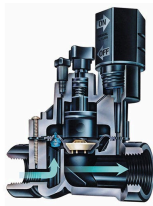

# Rain Bird DVF Series Electric Valve

## 24VAC - 1" Slip x Slip

RGB72611

### Details

The Rain Bird DV/DVF valve is the premium valve product chosen by more professionals than any other valve on the market. Its long history of reliable performance makes it the natural choice for your landscape. Its consistent, problem-free performance means you can spend less time thinking about your irrigation system and more time enjoying your landscape. Use DV/DVF series valves in location where the use of a separate pressure vacuum breaker (PVB) or a double-check valve is required by city codes to protect against back flow. Check your local city codes to determine what type of valves are required. All Rain Bird residential valves work with any standard sprinkler timer. Accepts Rain Bird TBOS latching solenoid for use with most battery-operated controllers. Not recommended for use with two-wire control systems.