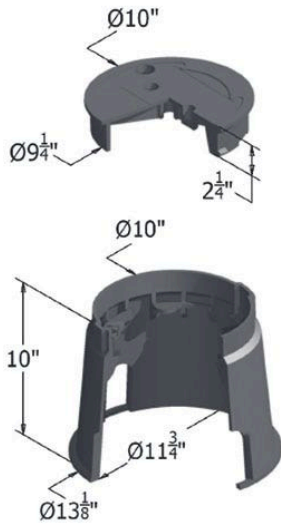

Carson Valve Box w/Lid 0910 Spec Grade - Black ICV RGC09101027

Details

Carson 910 Specification Grade 10" diameter round boxes are offered with flush covers or T-cover lids with an optional bolt down device; 10" depth. They are ideal for turf applications. Features include rigid side walls, structural foam manufacturing process, HDPE (high-density polyethylene) construction, lock/bolt down option, twist lock lid, lid finger hole, UV inhibitors, and multiple colors. Made in USA.

Specifications

Manufacturer	Carson
Indicator	ICV
Lid Color	Black
Valve Box Depth	10 in

Replacement Parts

RGC09104008	Carson Lid Only 0910 Spec Grade - Black ICV
-------------	--

GERT KAUFMANN Golf Course Management