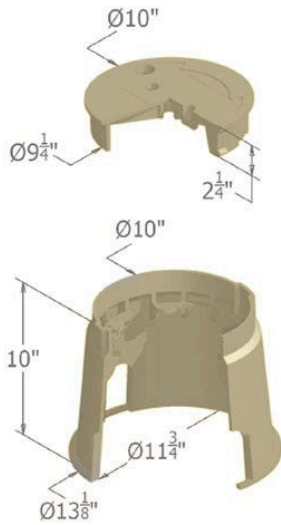

Carson Valve Box w/Lid 0910 Spec Grade - Tan ICV RGC09101028

Details

Carson 910 Specification Grade 10" diameter round boxes are offered with flush covers or T-cover lids with an optional bolt down device; 10" depth. They are ideal for turf applications. Features include rigid side walls, structural foam manufacturing process, HDPE (high-density polyethylene) construction, lock/bolt down option, twist lock lid, lid finger hole, UV inhibitors, and multiple colors. Made in USA.

Specifications

Manufacturer	Carson
Valve Box Depth	10 in

Replacement Parts

RGC09104013	Carson Lid Only 0910 Spec Grade - Tan ICV
-------------	--

GERT KAUFMANN Golf Course Management

Graf-Buttler-Strasse 7 Haimhausen, 85778
+498133907773