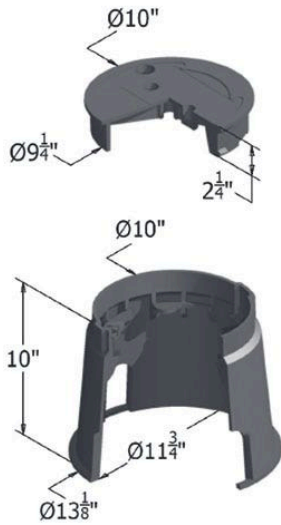

Carson Valve Box w/Lid 0910 Spec Grade - Black ICV RGC09101033

Details

Carson 910 Specification Grade 10" diameter round boxes are offered with flush covers or T-cover lids with an optional bolt down device; 10" depth. They are ideal for turf applications. Features include rigid side walls, structural foam manufacturing process, HDPE (high-density polyethylene) construction, lock/bolt down option, twist lock lid, lid finger hole, UV inhibitors, and multiple colors. Made in USA.

Specifications

Manufacturer	Carson
Indicator	ICV
Lid Color	Black
Valve Box Depth	10 in

Replacement Parts

RGC09104025	Carson Lid Only 0910 Spec Grade - Black ICV
-------------	--

GERT KAUFMANN Golf Course Management