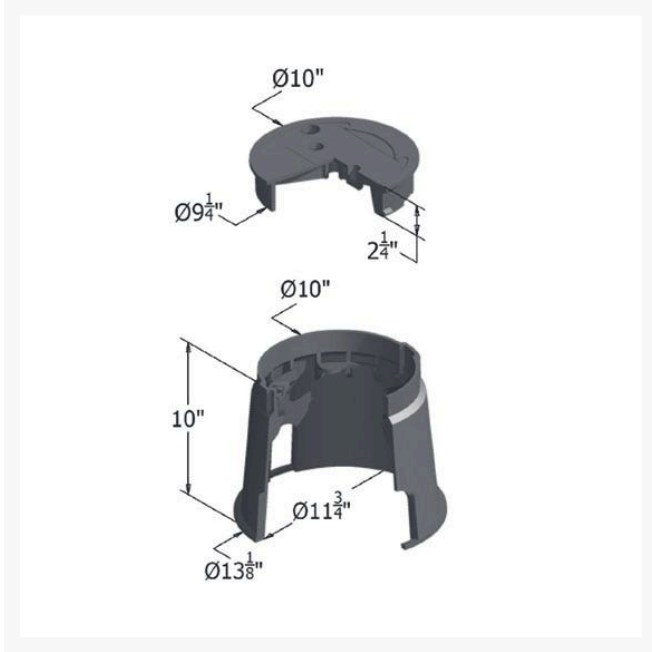

Carson Valve Box w/Lid 0910 Spec Grade - Black ICV Hblt RGC09101037

Details

Carson 910 Specification Grade 10" diameter round boxes are offered with flush covers or T-cover lids with an optional bolt down device; 10" depth. They are ideal for turf applications. Features include rigid side walls, structural foam manufacturing process, HDPE (high-density polyethylene) construction, lock/bolt down option, twist lock lid, lid finger hole, UV inhibitors, and multiple colors. Made in USA.

Specifications

Manufacturer	Carson
Indicator	ICV
Lid Color	Black
Valve Box Depth	10 in

Replacement Parts

RGC09104025	Carson Lid Only 0910 Spec Grade - Black ICV
-------------	--

GERT KAUFMANN Golf Course Management