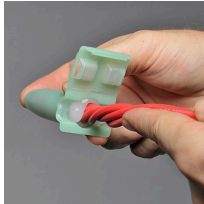

GERT KAUFMANN Golf Course Management

Graf-Buttler-Strasse 7 Haimhausen, 85778

+498133907773

<https://golfkauf.rrproducts.com/>