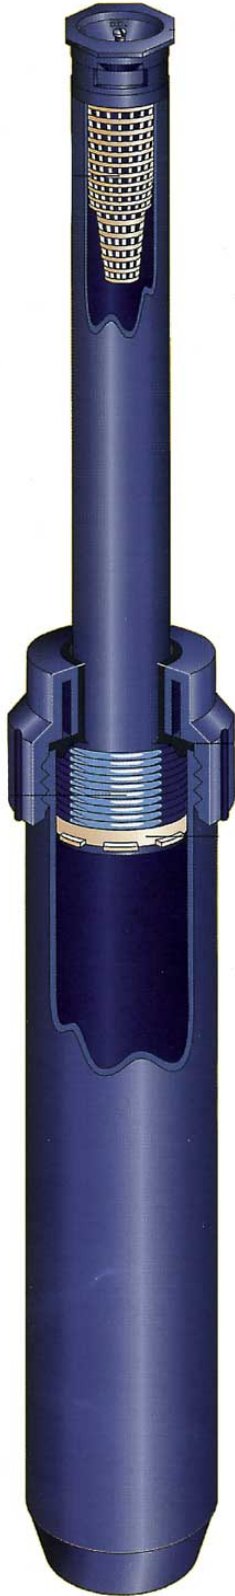

# K-Rain Pop-Up Sprinkler - 3

RGK73001

## Details

K-Spray pop-ups and nozzles are designed to provide a steady, consistent fall-out of water in 3", 4", 5" and 6" pop-up heights, K-Sprays can be used with K-Rain's 12 interchangeable fixed nozzles or K-Rain's adjustable nozzles. K-Spray pop-ups are ideal for watering small grass areas, ground cover or shrubs. A shrub adapter is available for use with K-Rain nozzles and can be threaded directly on to an above ground riser. K-Spray pop-ups include a stainless steel retraction spring for reliable retraction in all soil conditions. A friction clutch ring allows the pop-up riser to be turned to direct the water flow. K-Spray pop-ups have a 1/2" NPT female thread inlet. Nozzles have male threads. (12.7mm) per hour nozzle trajectory: Standard 260, low angle 120. Available in 12' and 15' models.