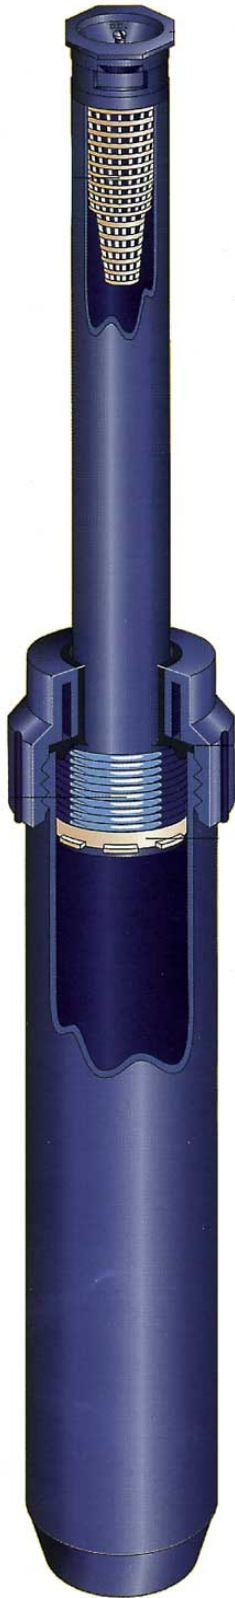

K-Rain Pop-Up Sprinkler - 6

RGK76001

Details

K-Spray pop-ups and nozzles are designed to provide a steady, consistent fall-out of water in 3", 4", 5" and 6" pop-up heights, K-Sprays can be used with K-Rain's 12 interchangeable fixed nozzles or K-Rain's adjustable nozzles. K-Spray pop-ups are ideal for watering small grass areas, ground cover or shrubs. A shrub adapter is available for use with K-Rain nozzles and can be threaded directly on to an above ground riser. K-Spray pop-ups include a stainless steel retraction spring for reliable retraction in all soil conditions. A friction clutch ring allows the pop-up riser to be turned to direct the water flow. K-Spray pop-ups have a 1/2" NPT female thread inlet. Nozzles have male threads. (12.7mm) per hour nozzle trajectory: Standard 260, low angle 120. Available in 12' and 15' models.