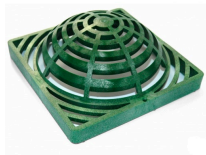

Square Grate - 12" Atrium Green

RGN1280

Specifications

Manufacturer
Grate Size

NDS
12 in