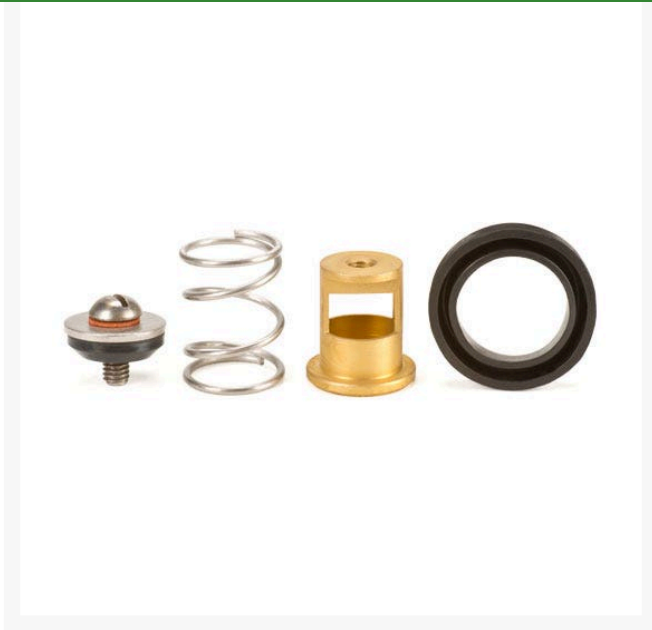

# Repair Kit - 3/4 QC Valve Body

RGRK1

### Details

Lid stays closed by strong positive action spring. High visibility Tuff Top or brass lids available. Constructed of solid red brass for durability, economy, and recyclability. Available with Acme threaded outlet (QB44 Series only) (AT). Wrench flats at base for easy installation. Drain hole in body to minimize debris collection. Chevron-shaped wiper seal to reduce leakage around key while inserted. Flow ranges from 5 - 100 gpm. Handles pressures up to 150 psi. British version available (BS). Five-year warranty.