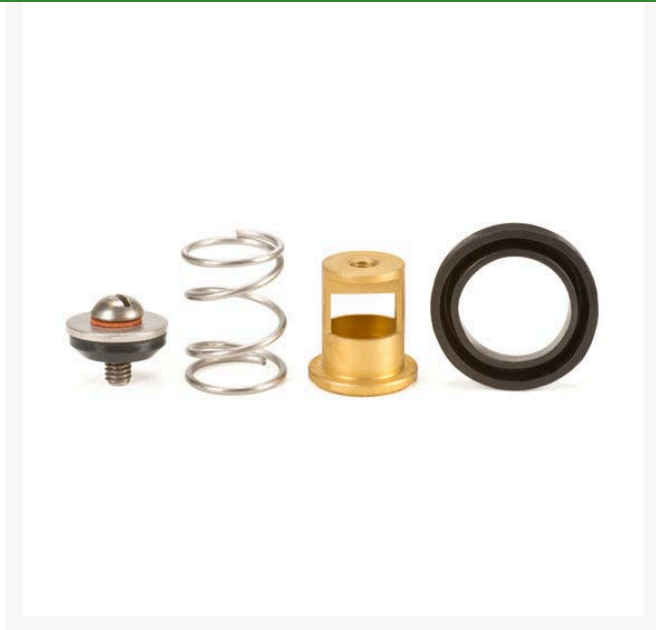

# Repair Kit - 1 QC Valve Body

RGRK3

## Details

Lid stays closed by strong positive action spring. High visibility Tuff Top or brass lids available. Constructed of solid red brass for durability, economy, and recyclability. Available with Acme threaded outlet (QB44 Series only) (AT). Wrench flats at base for easy installation. Drain hole in body to minimize debris collection. Chevron-shaped wiper seal to reduce leakage around key while inserted. Flow ranges from 5 - 100 gpm. Handles pressures up to 150 psi. British version available (BS). Five-year warranty.