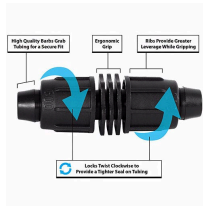

Rain Bird Twist Lock Adapter - 1/2" Mpt

RGX43263

Details

Rain Bird's complete line of Twist Lock Fittings simplify the installation of all industry-standard 1/2", 3/4" and 1" dripline and distribution tubing. They provide an even tighter seal on tubing by using high quality barbs and twist-locking nuts. Their unique barb design reduces insertion force while maintaining a secure fit. Ideal for use with Rain Bird XFD, XFS and XFCV dripline, XF blank tubing, XT700, XBS and QF Header distribution tubing. Models include couplings, elbows, tees, caps, and MPT threaded adapters.