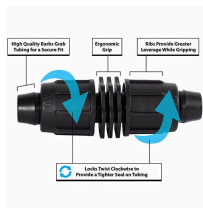

GERT KAUFMANN Golf Course Management

Graf-Buttler-Strasse 7 Haimhausen, 85778

+498133907773

<https://golfkauf.rrproducts.com/>