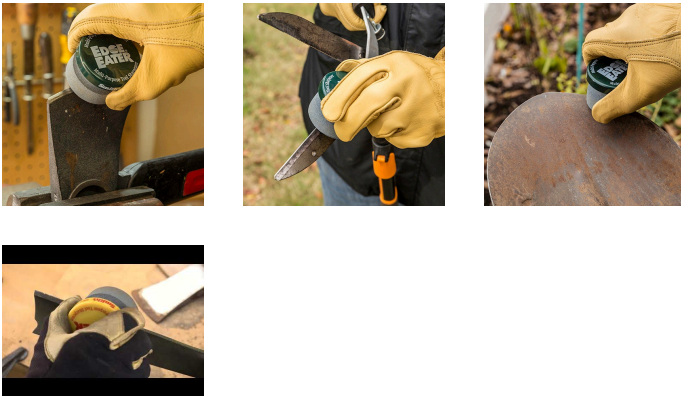

Edge Eater Tool Sharpener

RHT50910

Details

The Edge Eater multi-purpose tool sharpener is designed to hand sharpen lawn & garden hand tools, mower blades, clippers, shears, shovels, hoes, and axes. This easy-to-use and ergonomically designed stone features a Grove Grip for comfort and grip. The SharpShield Cap provides hand protection. Made in U.S.A.

- Use on Axes, Machetes, Mower Blades, Clippers, Shovels, and Hoes.
- Grove Grip for Comfort and Safety
- Stone Cap Protects Hand

Replaces

R&R Products RJ50910

Specifications

Manufacturer R&R Products

GERT KAUFMANN Golf Course Management