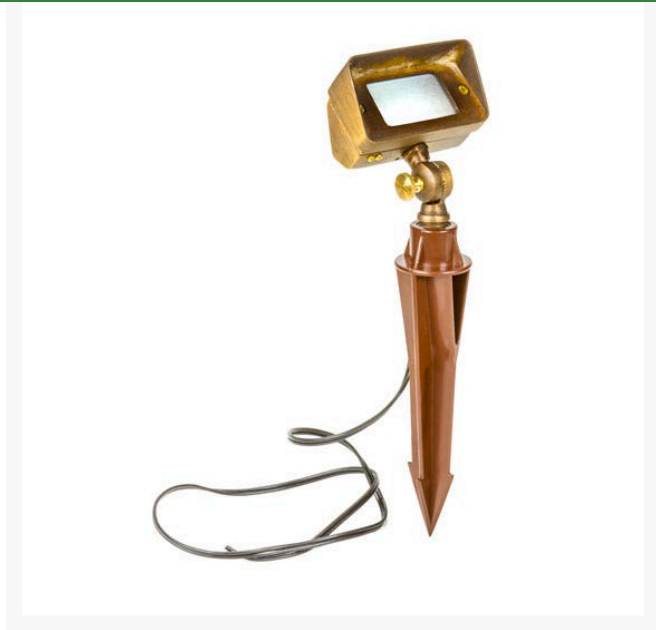

Mini Flood Light - Antique Bronze

RLV1100-AB

Details

For subtle lighting the Soft Splash Flood Light projects a wider beam than spotlights and does not overpower larger floodlights. Perfect for soft flooding of individual objects, walls and surroundings. Body Measures 4"W x 2"T x 2"D. Solid cast brass construction with 24" pigtail. Includes ground mouting stake. G4 Bulb not included.

Specifications

Manufacturer	R&R Products
Dimensions	4 x 2 x 2 in
Lamp Type	G4 12V

GERT KAUFMANN Golf Course Management

Graf-Buttler-Strasse 7 Haimhausen, 85778
+498133907773

<https://golfkauf.rrproducts.com/>