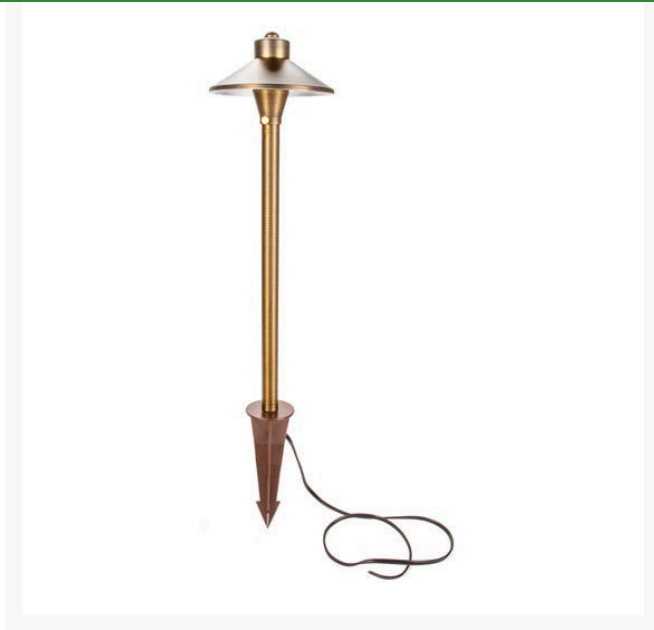

# Path Light Fixture - Step Top 18" Antique Bronze RLV1310-18-AB

## Details

Heavy weight solid cast brass fixtures look great illuminating any path or walkway. Bi pin receiver accepts both LED and Halogen low voltage bulbs. Includes 8" easy install hammer ground stake. 18" Step Top. Antique Bronze.

- Path or walkway lighting
- Heavy weight solid cast brass
- LED or Halogen low voltage bulbs
- Includes 8" easy install hammer ground stake
- Step top

## Specifications

Manufacturer	R&R Products
Height	18 in
Lamp Type	G4 12V
Shade Diameter	7 in

**GERT KAUFMANN Golf Course Management**

Graf-Buttler-Strasse 7 Haimhausen, 85778  
+498133907773

<https://golfkauf.rrproducts.com/>