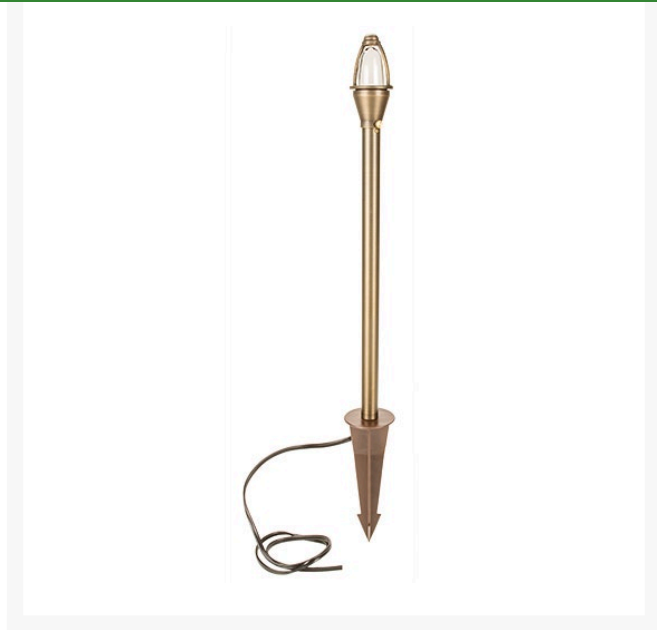

Path Light Fixture Stem - 18" Antique Bronze

RLV1318S-AB

Specifications

Manufacturer

R&R Products