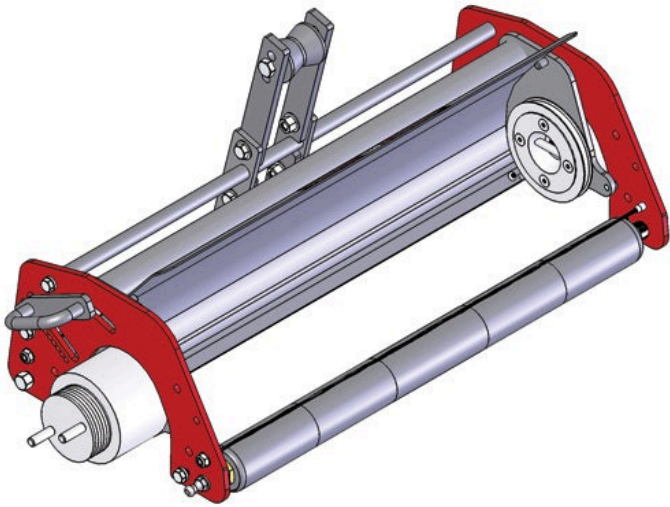

Multi-Green Chassis Assy - LH

RMG4001LH

Details

Chassis to fit Toro Greensmaster.
Complete Multi-Green chassis include frame, bearing housings, front & rear smooth roller. Multi-Green Cassette not included.

Specifications

Manufacturer R&R Products

Fits Models

R&R Products Multi-Green Units

Replacement Parts

R101327	Stud - Housing
R6040-05-250	Drive Coupling w/Pin LH
R94-9214	Nut - Splined LH Thrd .812 Long

GERT KAUFMANN Golf Course Management