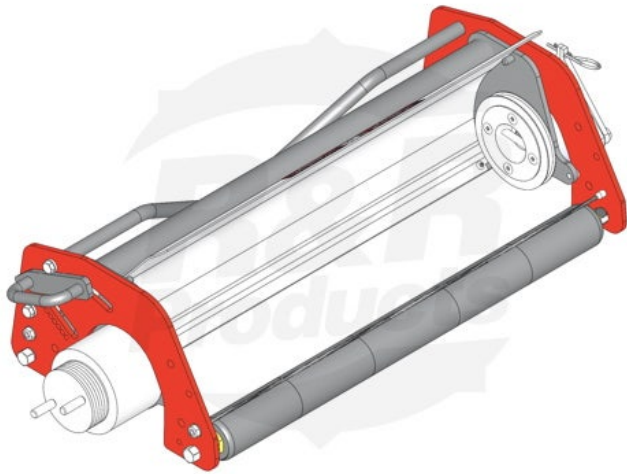

Multi-Green Chassis Assy - LH

RMG4002LH

Details

Chassis to fit Jacobsen GreensKing.
Complete Multi-Green chassis includes frame, bearing housings, front & rear smooth roller. Multi-Green Cassette not included.

Specifications

Manufacturer R&R Products

Fits Models

R&R Products Multi-Green Units

Replacement Parts

R345477	Nut - Coupling LH (RH Threads)
R6040-05-180	Drive Coupling w/Pin LH Fits GK5-6

GERT KAUFMANN Golf Course Management

Graf-Buttler-Strasse 7 Haimhausen, 85778

+498133907773

<https://golfkauf.rrproducts.com/>