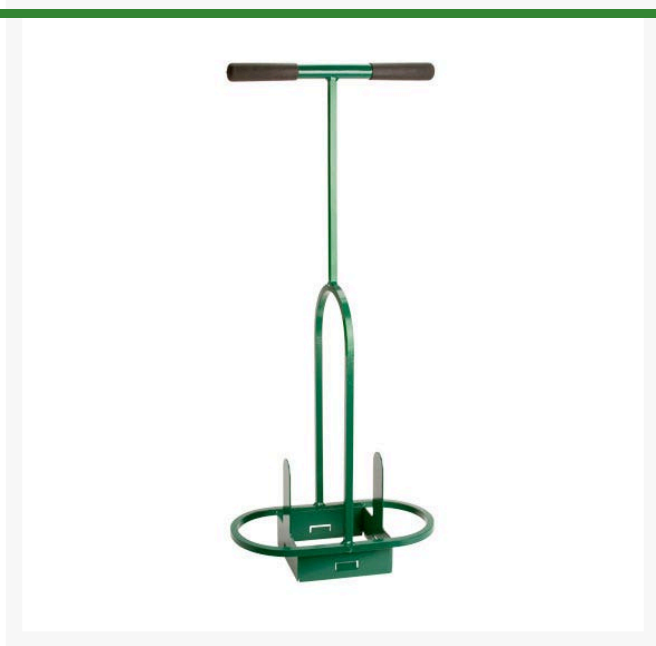

# Square Turf Repairer - 6in

RP1006

## Details

Easily cut and stack 6" square turf replacement plugs for repairing damaged turf areas. Plugs are uniformly cut at 2" depth. Squares allow for multiple alignment. Steel construction Powder-coated.

- 6" square turf plugs, 2" depth
- Quick return to play
- Uniform plugs align for near-seamless appearance
- Steel construction
- Powder-coated paint finish