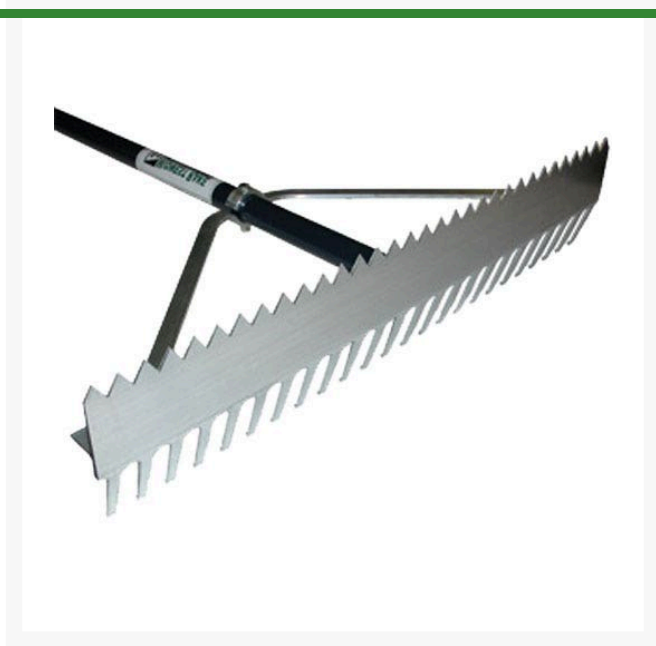

Dual Purpose Rake 36in

RP12536

Details

This innovative and versatile rake features two tooth designs. The "V" teeth on one side scarify, break up hard packed clay and grading. Flip the head over and the long teeth are for wet clay and general raking. Sturdy wrap-around support braces for commercial use on the powder-coated 66" blue aluminum handle with 6" non-slip grip.

- Two tooth profiles
- Short teeth scarify, break up clay, and grade
- Long teeth for wet clay and general raking
- Warp-around support bracing
- Powder-coated 66" aluminum handle
- Non-slip grip for comfort