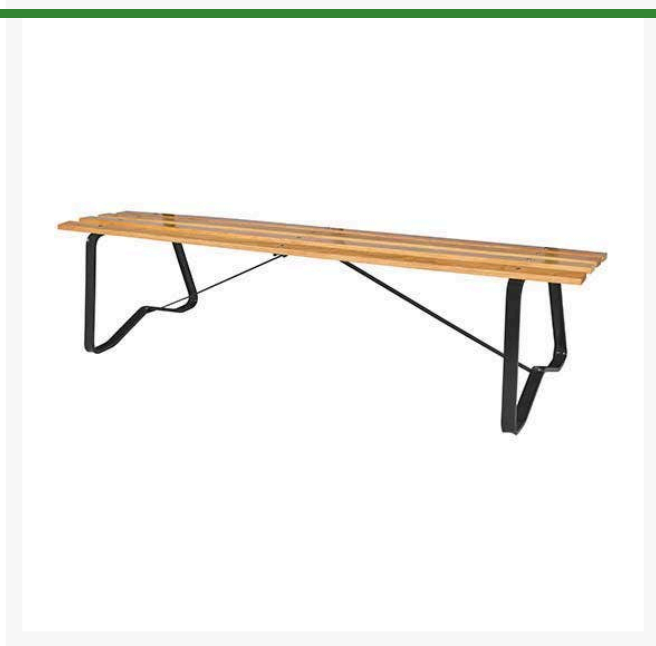

# Park Bench Without Back - Black

RP1500BK

## Details

A comfortable bench offers the golfer an ideal opportunity to appreciate the beauty of his surroundings, catch his breath, and relax for a moment. The value of providing adequate seating on the course cannot be underestimated. Solid Oak 6' benches are finished with marine varnish for beauty and long life. Steel frame, powder-coated paint.

## Specifications

Manufacturer	R&R Products
Color	Black