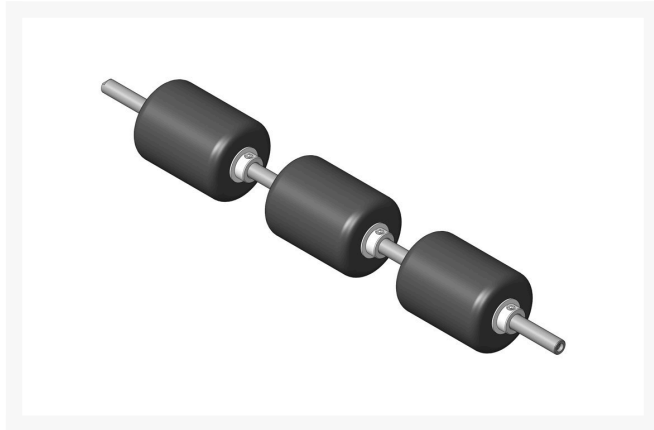

Roller - Smooth UHMW Polyethylene

3-1/2 3 Sec

R150332

Specifications

Manufacturer R&R Products

Fits Models

R&R Products Versa-Green 1860
R&R Products Versa-Green 1860PS
R&R Products Versa-Green 2160D
Toro Greensmaster 3
Toro Greensmaster 300
Toro Greensmaster 3000
Toro Greensmaster 3050
Toro Greensmaster 3100
Toro Greensmaster 3150-Q

Replacement Parts

R150326	Shaft - Stainless Roller
R150331	Section - 3-1/2 UHMW Smooth
R302295	Washer
R150328	Collar - Retaining 5/8

GERT KAUFMANN Golf Course Management

Graf-Buttler-Strasse 7 Haimhausen, 85778
+498133907773