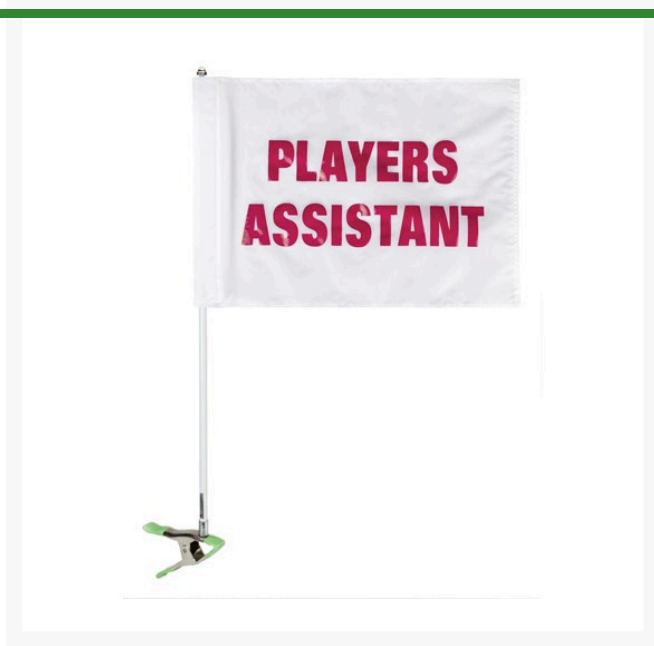

Flag - Cart ID Players Asst - White/Red

RP37704

Details

Special needs players and on-course staff are easily identified with Cart Identification Flags. These extremely visible, full-size 14" x 20" tube flag messages with silk screened messages are complete with 28" flag pole and heavy duty squeeze clamp. Secure to cart roof or frame to demand recognition and attention. Complete with flag, pole and clamp.

Specifications

Manufacturer	R&R Products
Accent Color	Red
Flag Color	White

Replacement Parts

RP37713	Nut - Acorn 5/16-18 Nickel Plated
RP37714	Clamp
RP37719	Flag - Cart ID Players Assistant - White/Red
RP37750	Flagstick - Identification Flag