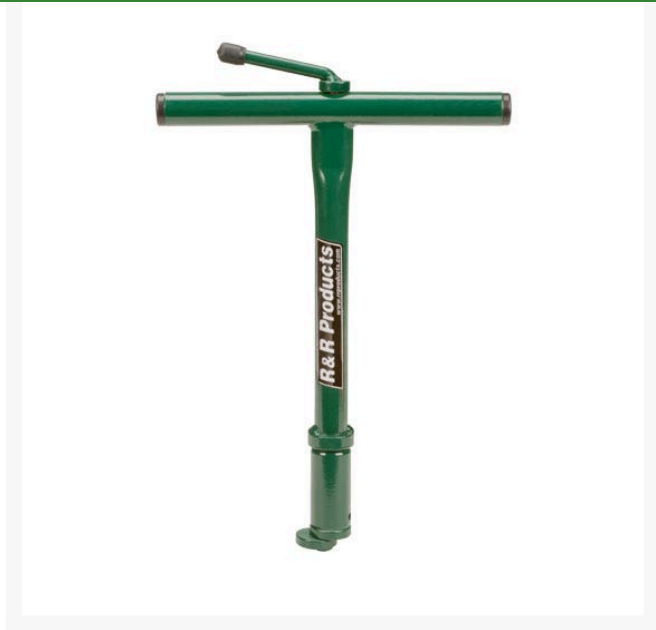

Cam Cup Puller - 12"

RP7304

Details

The Cam Cup Puller is designed to easily remove putting cups without damaging surrounding turf. Insert puller through the center hole in the cup, turn the lever 1/4 turn and the cup can be pulled straight up. 12" Handle.

- Easily remove putting cup without damaging surrounding turf

Specifications

Manufacturer	R&R Products
Length	12 in

GERT KAUFMANN Golf Course Management

Graf-Buttler-Strasse 7 Haimhausen, 85778

+498133907773