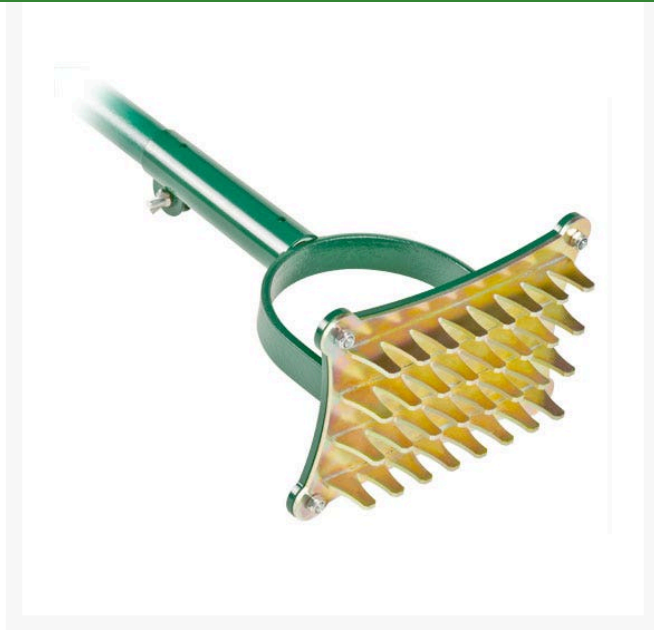

Static Seed Slotter

RP7423

Details

Specially designed with a flat-bottomed slot that only reaches a depth of 1/2" (13mm approx), the Static Seed Slotter encourages grass seed to germinate more rapidly and allows moisture in the soil to be better absorbed, which helps develop stronger root growth. This static tool doubles as a tamper when seed slotter head is removed. Includes removable 6' fiberglass handle.

- Special flat-bottomed slot design
- Only penetrates 1/2"
- Encourages rapid germination
- Allows better moisture absorption
- Doubles as a tamper (with seed slotter head removed)
- Removable 6' fiberglass handle