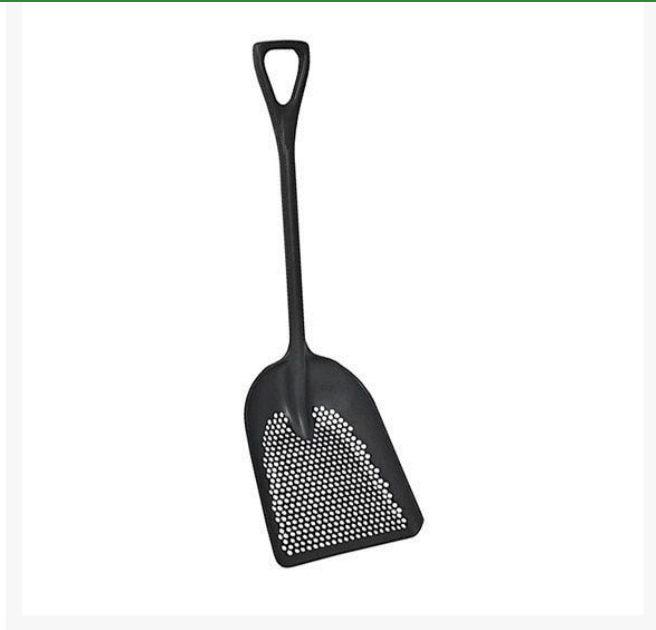

Sifter Scoop Poly Shovel

R2112

Details

A larger version of our Sifter Shovel, this durable, lightweight, poly shovel features a one-piece solid shaft design and deep capacity scoop with properly placed holes that maximize sifting. Ideal for sifting and removing rocks and debris from sand and soil when top dressing golf courses, after athletic field infield dragging, sifting mound clay on baseball/softball diamonds or screening unwanted material before seeding or sodding lawns and landscape areas. 14" x 17" (356mm x 432mm x 1070mm) head with 27" D-grip handle.

- Sift rocks, leave sand and soil
- One-piece design
- Lightweight polypropylene
- Deep capacity
- Maximizes sifting
- 27 in. D-grip handle
- 14" x 17" head

Specifications

Manufacturer	R&R Products
Tool Head Width	14 in