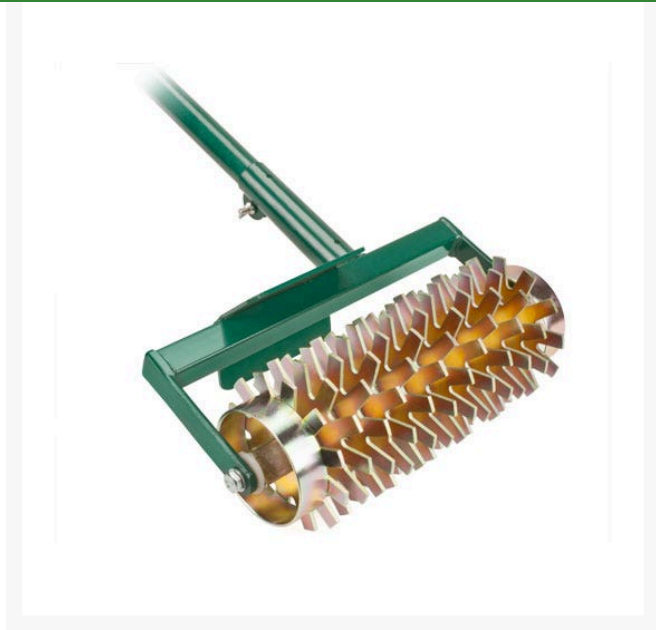

# Rotary Seed Slotter

## R2113

### Details

Rotary tool overseeds effectively while protecting the turf surface. Its flat-bottom slot blades only penetrate 1/2" which allows more seed to germinate quickly. Moisture is absorbed better, producing stronger root growth. Less seed is wasted and less play time is lost on the course. Twelve blade slotter reel and footpad. 12" width; 12-1/2 lbs. Includes removable 6' fiberglass handle.

- Eliminates seed waste
- Protects turf surface
- Only penetrates 1/2" so more seed germinates quickly
- Moisture absorbs better
- For stronger root growth
- Less lost play time
- 12 slotter blades
- 12" wide head
- Weight 12-1/2 lbs.
- 6' fiberglass handle