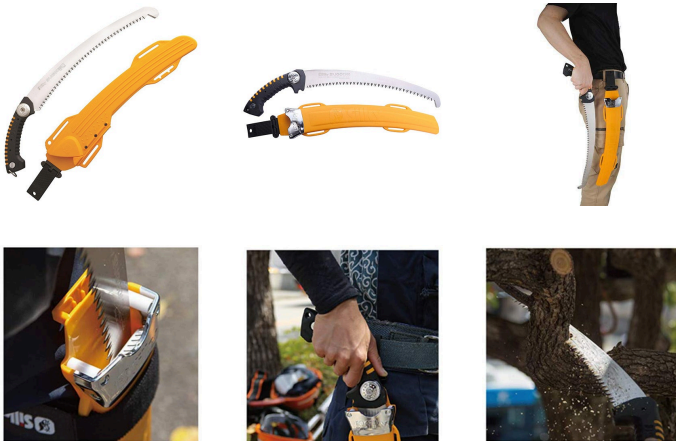

Silky Sugoi 360 Curved Blade Hand Saw

- 14-1/2in

RSK390-36

Details

The Sugoi 360, a state-of-the-art hand saw, features an ultra-fast cutting 14-1/4 inch curved blade with hook tip for greater cutting speed with less effort. The precision-ground, super-aggressive tooth pattern cuts large branches with superior sharpness, long-term durability and performance. The teeth do the work on the pull stroke as the saw cuts through vegetation at four cutting angles. Impulse-absorbing, molded-rubber handle provides superior feel and grip. 23" long in the scabbard and weighs only 1 lb 8 oz. Resharpenable blade. Includes scabbard.

- Ultra-fast cutting
- Precision-ground, super-aggressive tooth pattern
- Molded rubber handle
- 23" in. long; weighs 1 lb. 8 oz
- 14-1/4 in. curved blade
- Resharpenable blade
- Scabbard included

Specifications

Manufacturer	Silky
Blade Length	14-1/2 in
Weight (lbs)	1.5 lb

Replacement Parts

RSK391-36	Silky Sugoi
	Replacement Blade -
	14.2in

GERT KAUFMANN Golf Course Management

Graf-Buttler-Strasse 7 Haimhausen, 85778
+498133907773