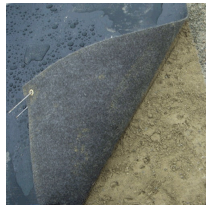

GERT KAUFMANN Golf Course Management

Graf-Buttler-Strasse 7 Haimhausen, 85778
+498133907773

<https://golfkauf.rrproducts.com/>