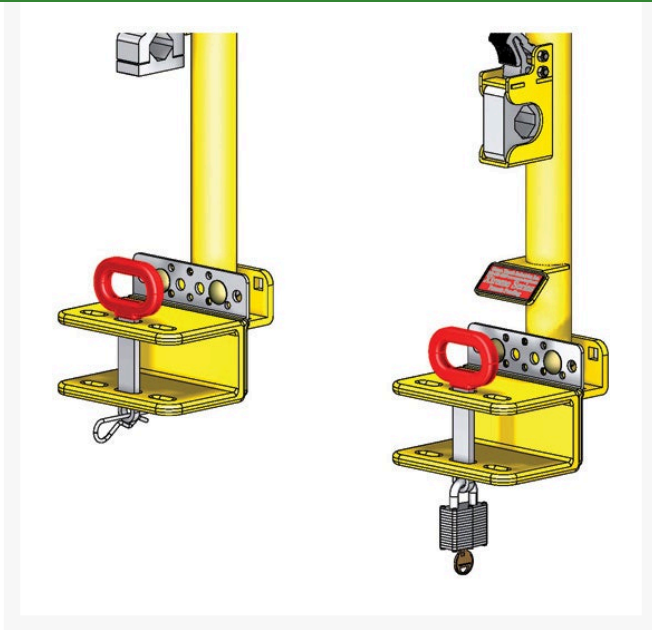

Bracket - Extreme Pole Saw Adapter Kit

RT3250

Details

The pole saw bracket allows you to mount one 2" pole saw to your Xtreme series trimmer rack. This bracket can be used with both open and enclosed trailer setups.

- Secures one 2" pole saw
- Fits Xtreme series trimmer rack
- Works with open or enclosed trailers

Specifications

Manufacturer

Green Touch

Replacement Parts

RT3249

Pin - Replacement Flat
Ea

GERT KAUFMANN Golf Course Management