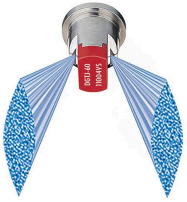

# TeeJet Spray Tip - DG TwinJet - DGTJ60-110015VS Green RTJDGTJ60-110015-VS

## Details

The TeeJet DG TwinJet features dual 110 degree, tapered edge, flat fan spray patterns, spraying 60 degrees forward to back providing uniform coverage in broadcast spraying applications. DG TwinJet offers larger droplets and improved drift control compared to a standard TwinJet spray tip of equal capacity. The dual angled spray patterns help to better penetrate crop canopy and provide thorough leaf coverage. Made of stainless steel with VisiFlo color-coding for excellent chemical and wear resistance. Removable polymer pre-orifice. Recommended pressure range of 30-60 PSI (2-4 bar). Automatic spray alignment when used with RTJ25598-\*-NYR Quick TeeJet cap and gasket, sold separately.