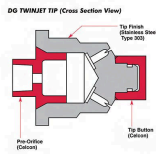

TeeJet Spray Tip - DG TwinJet - DGTJ60-11003VS - Blue RTJDGTJ60-11003-VS

Details

The TeeJet DG TwinJet features dual 110 degree, tapered edge, flat fan spray patterns, spraying 60 degrees forward to back providing uniform coverage in broadcast spraying applications. DG TwinJet offers larger droplets and improved drift control compared to a standard TwinJet spray tip of equal capacity. The dual angled spray patterns help to better penetrate crop canopy and provide thorough leaf coverage. Made of stainless steel with VisiFlo color-coding for excellent chemical and wear resistance. Removable polymer pre-orifice. Recommended pressure range of 30-60 PSI (2-4 bar). Automatic spray alignment when used with RTJ25598-*-NYR Quick TeeJet cap and gasket, sold separately.