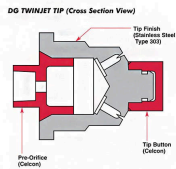

TeeJet Spray Tip - DG TwinJet - DGTJ60-11004VS - Red RTJDGTJ60-11004-VS

Details

The TeeJet DG TwinJet features dual 110 degree, tapered edge, flat fan spray patterns, spraying 60 degrees forward to back providing uniform coverage in broadcast spraying applications. DG TwinJet offers larger droplets and improved drift control compared to a standard TwinJet spray tip of equal capacity. The dual angled spray patterns help to better penetrate crop canopy and provide thorough leaf coverage. Made of stainless steel with VisiFlo color-coding for excellent chemical and wear resistance. Removable polymer pre-orifice. Recommended pressure range of 30-60 PSI (2-4 bar). Automatic spray alignment when used with RTJ25598-* -NYR Quick TeeJet cap and gasket, sold separately.