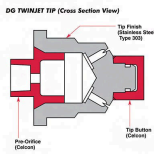

## Details

The TeeJet DG TwinJet features dual 110 degree, tapered edge, flat fan spray patterns, spraying 60 degrees forward to back providing uniform coverage in broadcast spraying applications. DG TwinJet offers larger droplets and improved drift control compared to a standard TwinJet spray tip of equal capacity. The dual angled spray patterns help to better penetrate crop canopy and provide thorough leaf coverage. Made of stainless steel with VisiFlo color-coding for excellent chemical and wear resistance. Removable polymer pre-orifice. Recommended pressure range of 30-60 PSI (2-4 bar). Automatic spray alignment when used with RTJ25598-\* -NYR Quick TeeJet cap and gasket, sold separately.