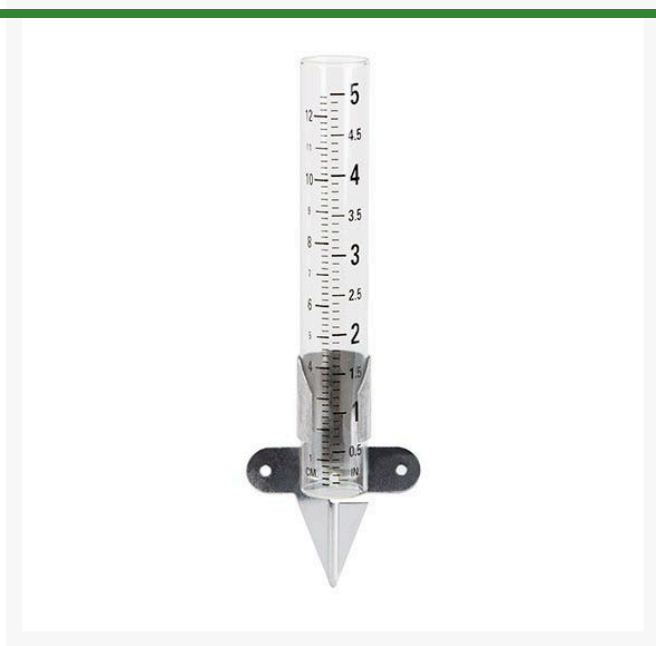

5 in. Glass Tube Rain Gauge

R2710N

Details

Glass tube rain gauge measures a 5 in. capacity with durable bold markings that won't fade or crack. Easy-to-read measurements in inches and millimeters. Rust-resistant adjustable aluminum spike for mounting in the ground. Weather resistant construction. 3 in x 8 in.

- Measurements in inches and millimeters
- Rust resistant adjustable aluminum bracket/spike
- Durable, bold markings
- 3in x 8in overall
- 5in capacity

Replaces

R&R Products R90106

Specifications

Manufacturer R&R Products