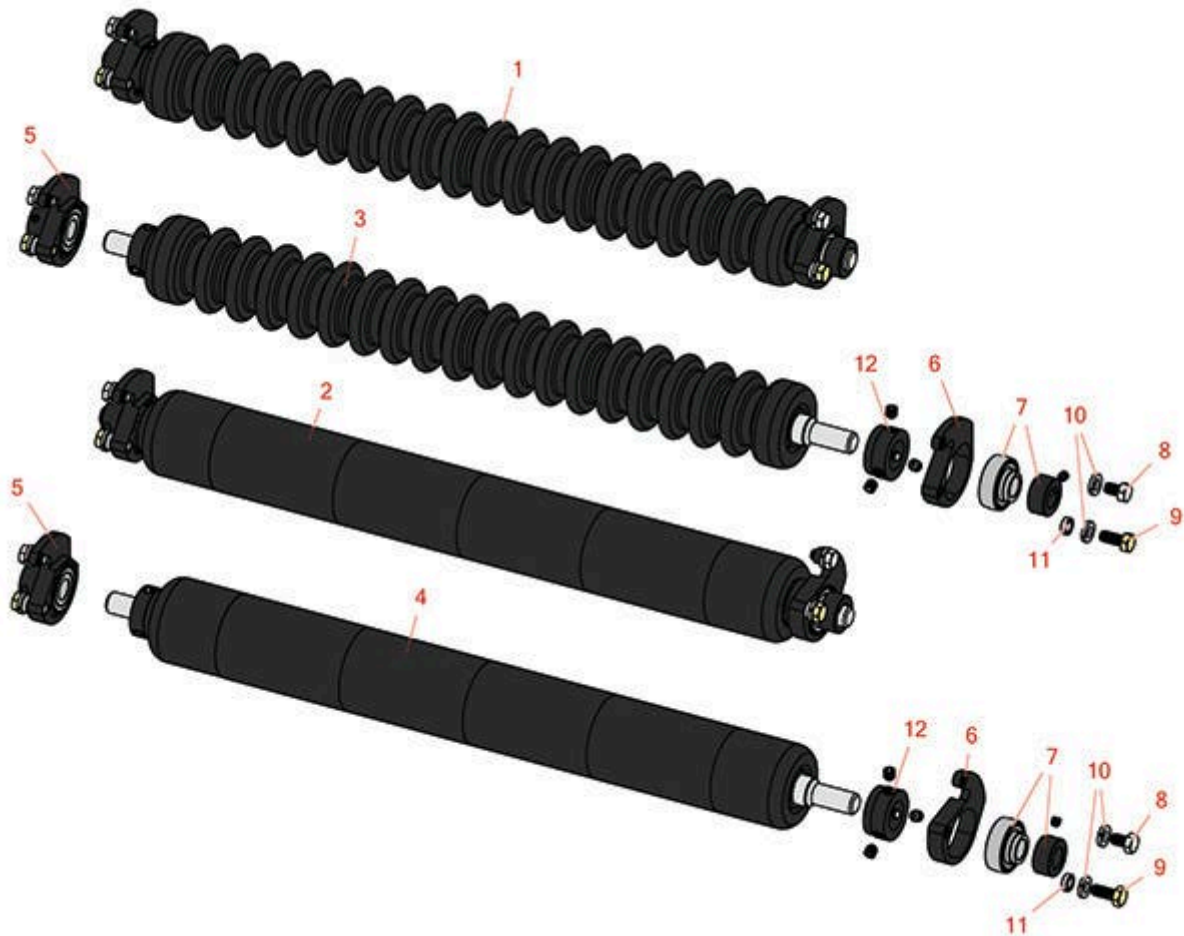

Replaces Jacobsen Greens King V & VI

Parts

Cutting Unit

Minuteman Rear Roller System

All original equipment manufacturers names and part numbers are used for identification purposes only, and we are in no way implying that our products are original equipment parts. Prices subject to change without notice.

Replaces Jacobsen Greens King V & VI

Parts

Cutting Unit

Minuteman Rear Roller System

Item No	R&R Part No.	OEM Part No.	Description	Qty Req	Order Quantity
---------	--------------	--------------	-------------	---------	----------------

Complete Minuteman Roller Systems

1	RMJ1002		Minuteman Rear Grooved Roller System	0
---	----------------	--	--------------------------------------	---

Detail Description: Complete roller systems include roller, two brackets with bearings and mounting hardware.:

2	RMJ1003		Minuteman Rear Smooth Roller System	0
---	----------------	--	-------------------------------------	---

Detail Description: Complete roller systems include roller, two brackets with bearings and mounting hardware.: