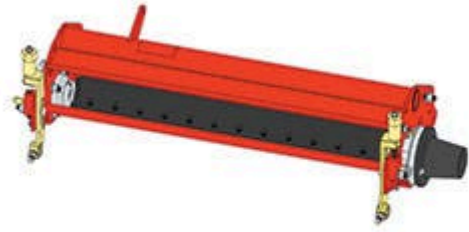

Replaces Jacobsen LF-4675 Parts

5" Cutting Unit

Complete Cutting Unit

All original equipment manufacturers names and part numbers are used for identification purposes only, and we are in no way implying that our products are original equipment parts. Prices subject to change without notice.

Replaces Jacobsen LF-4675 Parts

5" Cutting Unit

Complete Cutting Unit

Item R&R
No Part No.

OEM
Part No.

Description

Qty
Req

Order
Quantity