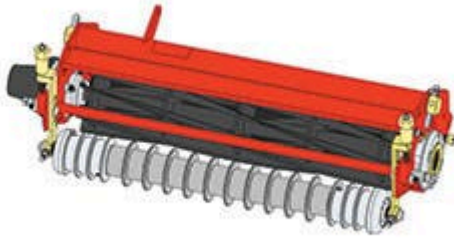

Replaces Jacobsen LF-4675 Parts

5" Cutting Unit

Complete Cutting Unit

All original equipment manufacturers names and part numbers are used for identification purposes only, and we are in no way implying that our products are original equipment parts. Prices subject to change without notice.

Replaces Jacobsen LF-4675 Parts

5" Cutting Unit

Complete Cutting Unit

Item R&R
No Part No.

OEM
Part No.

Description

Qty
Req

Order
Quantity