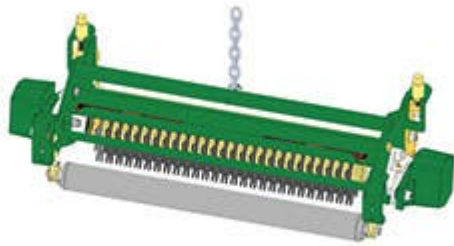

Replaces John Deere 2500E Riding Greens Mower Parts

Complete Verti-Cut Unit

All original equipment manufacturers names and part numbers are used for identification purposes only, and we are in no way implying that our products are original equipment parts. Prices subject to change without notice.

Replaces John Deere 2500E Riding Greens Mower Parts

Complete Verti-Cut Unit

Item No	R&R Part No.	OEM Part No.	Description	Qty Req	Order Quantity
---------	--------------	--------------	-------------	---------	----------------

Standard Verti-Cut Unit

1	R130125	BM19916	Complete Standard Verti-Cut Unit	0	
---	----------------	---------	----------------------------------	---	--

Detail Description: R&R Verti-Cut Units Complete with RAMT2703 Verti-Cut Blades, RAET10111 Solid Front Roller & RAMT1060 Solid Rear Roller:

Custom Cutting Unit

2	R130125-SPL		Custom Verti-Cut Unit	0	
---	--------------------	--	-----------------------	---	--

Detail Description: R&R Custom Cutting Unit price does not include Verti-Cut Reel, Front Roller and Rear Roller. Select these options from the parts list to complete custom unit.: