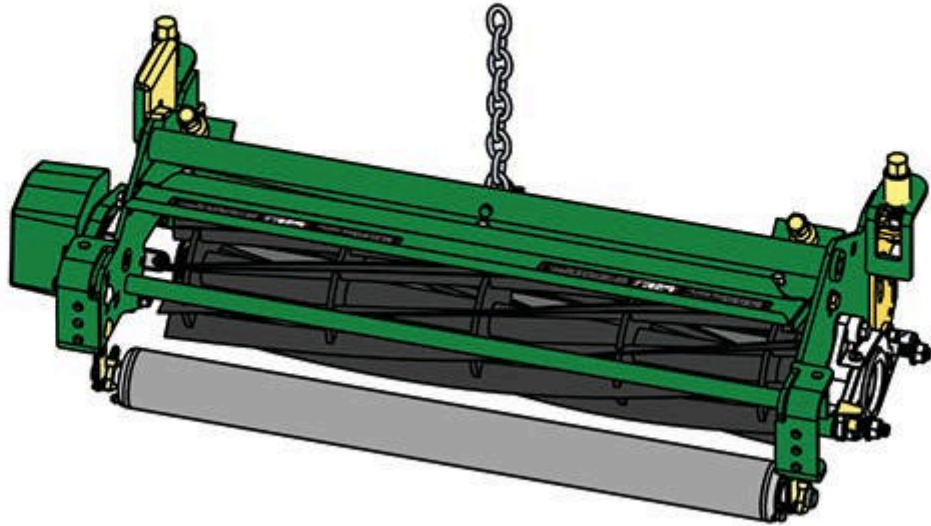

Replaces John Deere 3225C Reel Mower

Parts

Medium Cutting Unit

Complete Cutting Unit

All original equipment manufacturers names and part numbers are used for identification purposes only, and we are in no way implying that our products are original equipment parts. Prices subject to change without notice.

Replaces John Deere 3225C Reel Mower

Parts

Medium Cutting Unit
Complete Cutting Unit

Item No	R&R Part No.	OEM Part No.	Description	Qty Req	Order Quantity
---------	--------------	--------------	-------------	---------	----------------