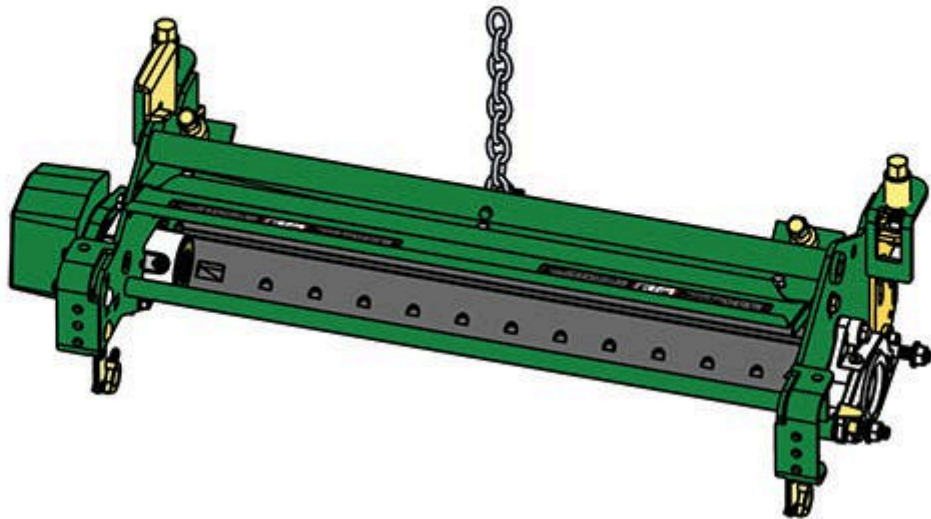

Replaces John Deere 3225C Reel Mower

Parts

Medium Cutting Unit

Complete Cutting Unit

All original equipment manufacturers names and part numbers are used for identification purposes only, and we are in no way implying that our products are original equipment parts. Prices subject to change without notice.

Replaces John Deere 3225C Reel Mower

Parts

Medium Cutting Unit
Complete Cutting Unit

Item No	R&R Part No.	OEM Part No.	Description	Qty Req	Order Quantity
---------	--------------	--------------	-------------	---------	----------------

Standard Cutting Unit

1	R130120	BM18973	Complete Standard Cutting Unit	0	
---	----------------	---------	--------------------------------	---	--

Detail Description: R&R Cutting Units Complete with RAET10826 9 Blade Reel, RET14402 Thin Bedknife, RAMT1061 Grooved Front Roller & RAMT1060 Solid Rear Roller: