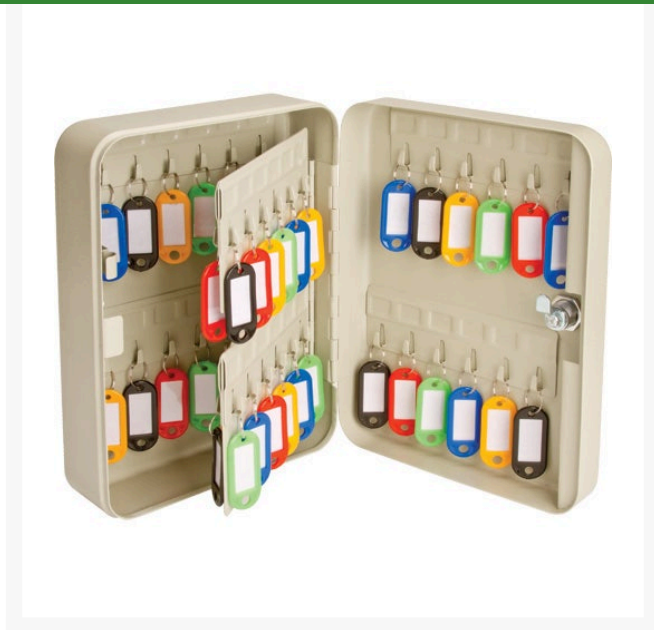

# Key Cabinet - 20 Key Capacity

R3927

## Details

Locking key cabinets feature solid steel construction with durable, powder-coated finish. Keys hang on welded-on hook bars. Mount on wall or set on shelf. Includes key ID tags with split ring. Cylinder lock and two keys. 7" x 10".

- Solid steel construction
- Power-coated finish
- Key ID tags with split ring
- Cylinder lock and two keys
- 20 key capacity