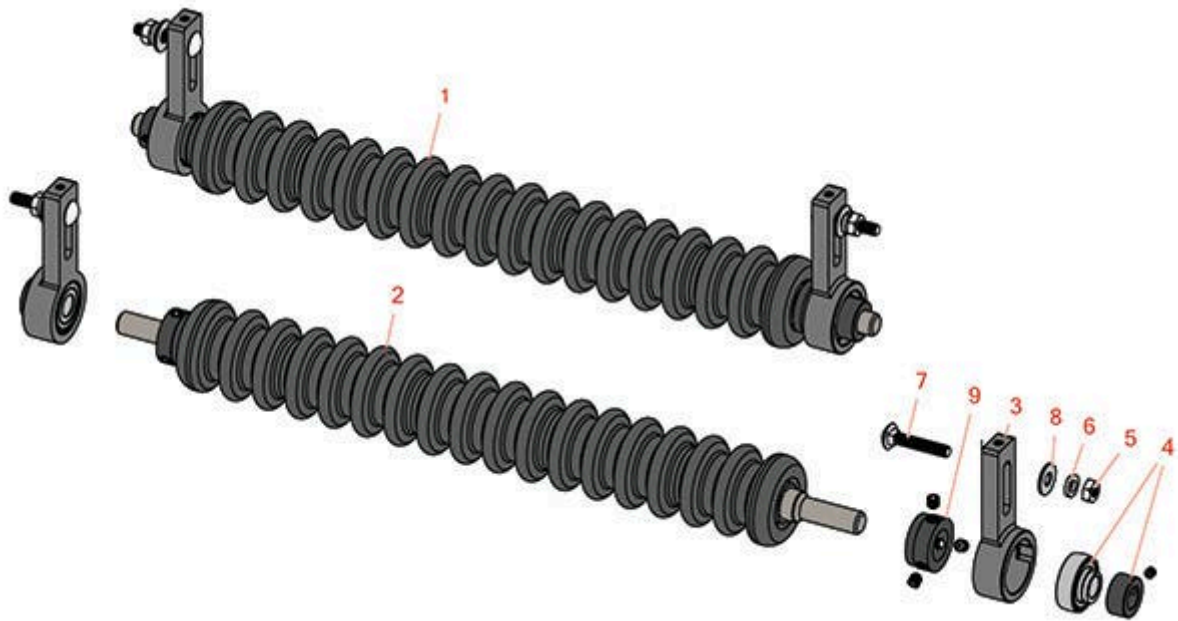

## 4018 Parts

Cutting Unit

Minuteman Roller System

All original equipment manufacturers names and part numbers are used for identification purposes only, and we are in no way implying that our products are original equipment parts. Prices subject to change without notice.