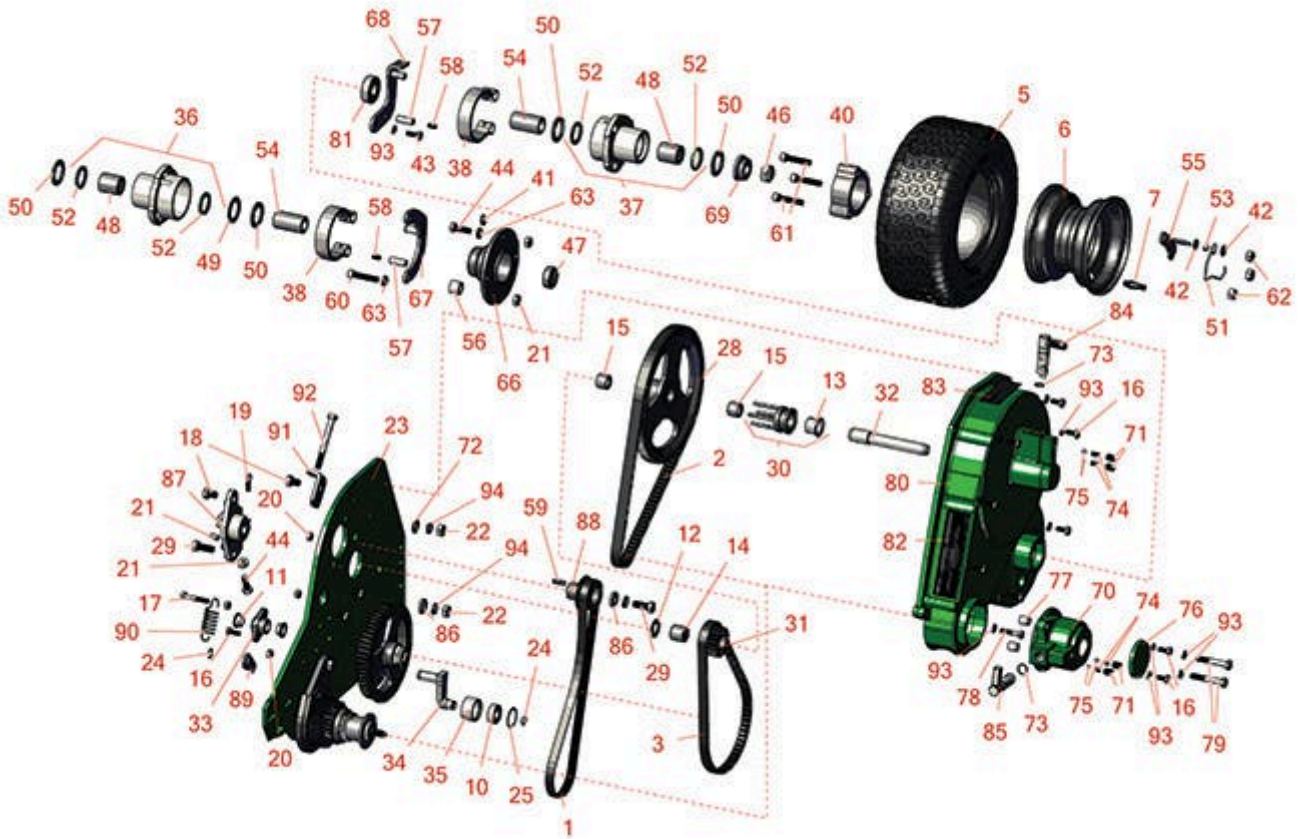

## 4018 Parts

Traction Unit

Drive Belt & Brake

All original equipment manufacturers names and part numbers are used for identification purposes only, and we are in no way implying that our products are original equipment parts. Prices subject to change without notice.

## 4018 Parts

Traction Unit

Drive Belt & Brake

Item No	R&R Part No.	OEM Part No.	Description	Qty Req	Order Quantity
<b>Belts</b>					
1	<b>R2810713</b>	R2810712	Belt - 7 Rib Micro V	1	
2	<b>R5001124</b>	R2811362, R2811363, R366666	Belt - 112 Tooth .460 Wide	1	
3	<b>R5002403</b>	R2811070, R2811071	Belt - 80 Tooth x 17mm WIDE(.669)	1	
<b>Tires</b>					
5	<b>RCT5110101</b>	R554847, RCT5753331	Tire - 11x4.00-5 Nhs (2 Ply) Carlisle Turf Saver	2	
6	<b>R5002905</b>		Wheel Assy - 3x5	2	
7	<b>R232-27</b>	R232-31, R360111	Stem - Valve w/ Cap	2	
<b>Other Parts Available</b>					
10	<b>R344545</b>		Bearing - Roller Brush Brkt	1	
11	<b>R352936</b>		Bushing - Bronze	2	
12	<b>R359864</b>		Flat Washer - Hardened 5/8 x 1.100	0	
13	<b>R366725</b>		Bushing - Flanged	1	
14	<b>R367553</b>		Bearing - Needle	1	
15	<b>R367554</b>		Bearing - Needle	2	
16	<b>R400106</b>	R321-3, R513315, R908002P	Bolt - Hex HD 1/4-20 x 5/8	4	
17	<b>R400116</b>	R20-7-AD, R30-9680, R321-9, R3222-3	Bolt - Hex HD 1/4-20 x 1-1/2	1	

## 4018 Parts

*Traction Unit*

*Drive Belt & Brake*

Item No	R&R Part No.	OEM Part No.	Description	Qty Req	Order Quantity
94	<b>R3254-6</b>	446142, R01-166-0010, R01-166-0280, R01-166-0610, R12H304, R3253-5, R3254-18, R3290-223, R446140, R446142, R48-9370	Washer - Lock 3/8	3	