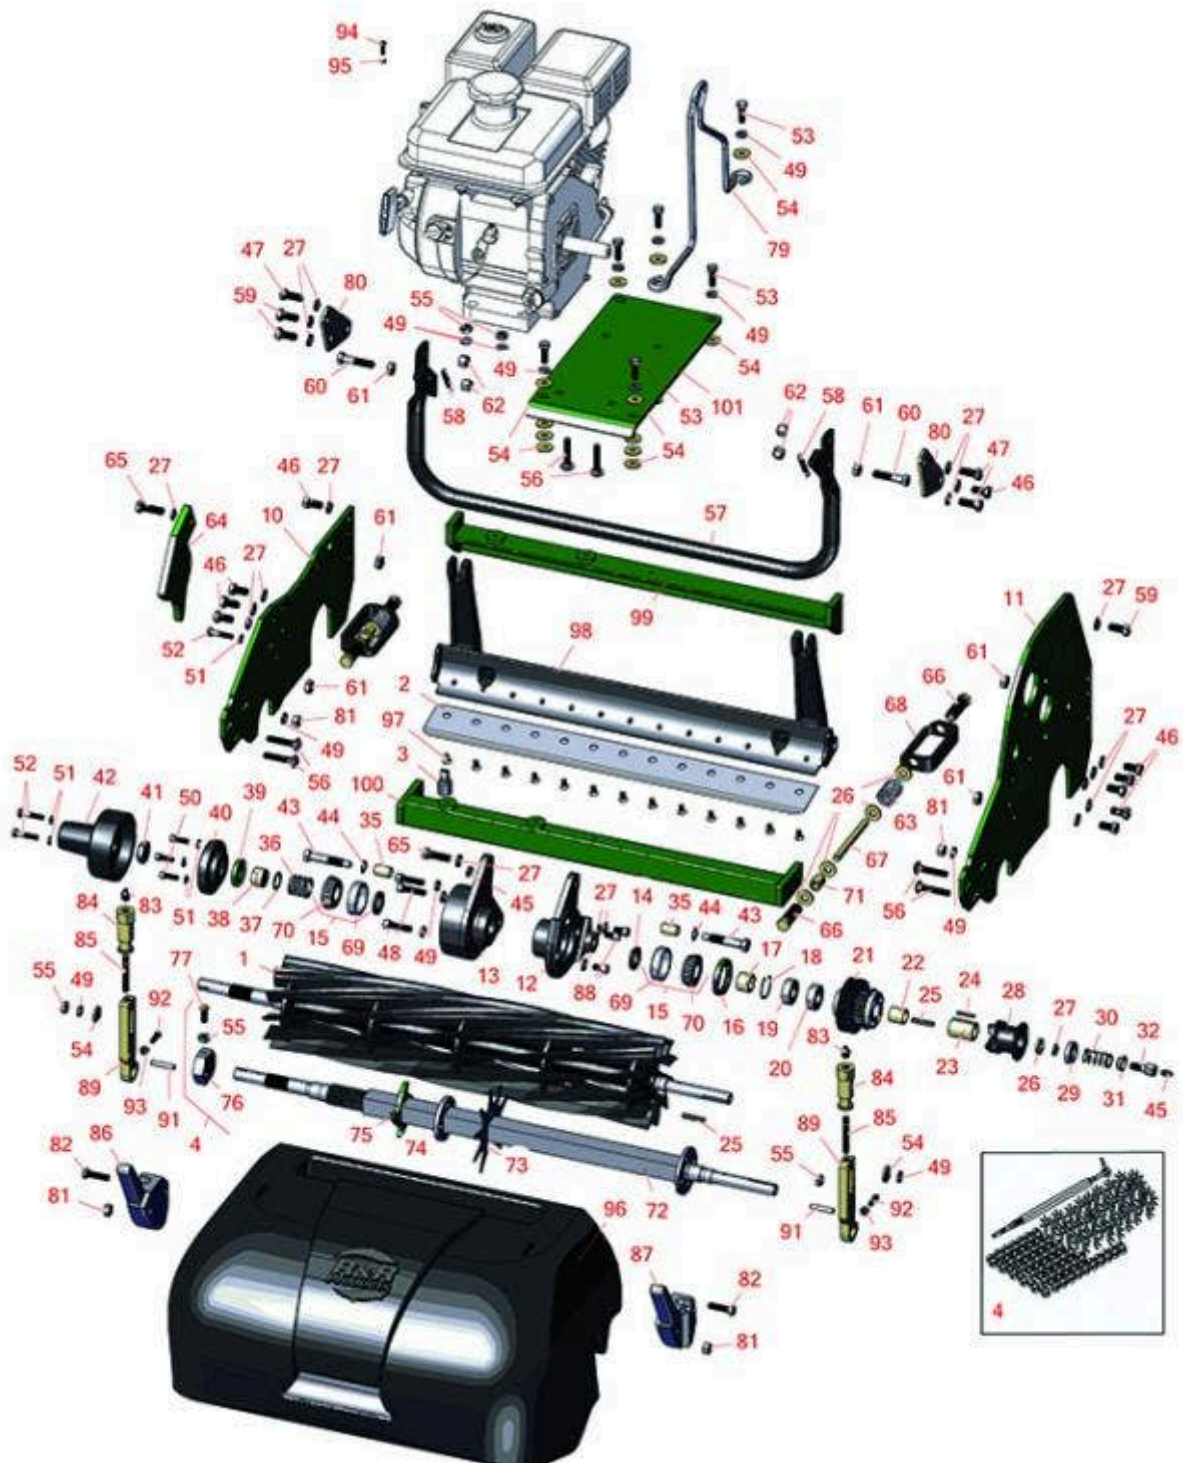

Replaces R&R Products Greens Max

4018 Parts

Cutting Unit

Reel & Bedknife

All original equipment manufacturers names and part numbers are used for identification purposes only, and we are in no way implying that our products are original equipment parts. Prices subject to change without notice.

Replaces R&R Products Greens Max

4018 Parts

Cutting Unit
Reel & Bedknife

| Item No | R&R Part No. | OEM Part No. | Description | Qty Req | Order Quantity |
|--|--------------|---|---------------------------------------|---------|----------------|
| <i>R&R Reels to fit 4018, Lifetime Guaranteed</i> | | | | | |
| 1 | R101510 | | Reel - 14 Blade | 1 | |
| 1 | R5000095 | | Reel - 11 Blade | 1 | |
| <i>R&R Reels to fit 4022, Lifetime Guaranteed</i> | | | | | |
| 1 | R101515 | | Reel - 14 Blade | 1 | |
| 1 | R5000148 | R50000148, R503616 | Reel - 11 Blade | 1 | |
| <i>R&R Reels to fit 4026, Lifetime Guaranteed</i> | | | | | |
| 1 | R5000416 | | Reel - 11 Blade | 1 | |
| 1 | R101500 | | Reel - 9 Blade | 1 | |
| 1 | R5000417 | R5003652 | Reel - 7 Blade | 1 | |
| <i>R&R Bedknives to fit 4018, Lifetime Guaranteed</i> | | | | | |
| 2 | R5000098 | | Bedknife - Low Cut 18 in | 1 | |
| 2 | R5002888 | R5001056 | Bedknife - Tournament 18" - .082-.109 | 1 | |
| 2 | R101430 | | Bedknife - Micro Cut | 1 | |
| <i>R&R Bedknives to fit 4022, Lifetime Guaranteed</i> | | | | | |
| 2 | R4234900 | R101258, R5000927 | Bedknife - Tournament .063-.110 | 1 | |
| 2 | R503479 | R101259, R503029 | Bedknife - Tournament .094-.156 HOC | 1 | |
| 2 | R503478 | R101260, R503028, R549504, R549749 | Bedknife - Thin .125-.219 HOC | 1 | |