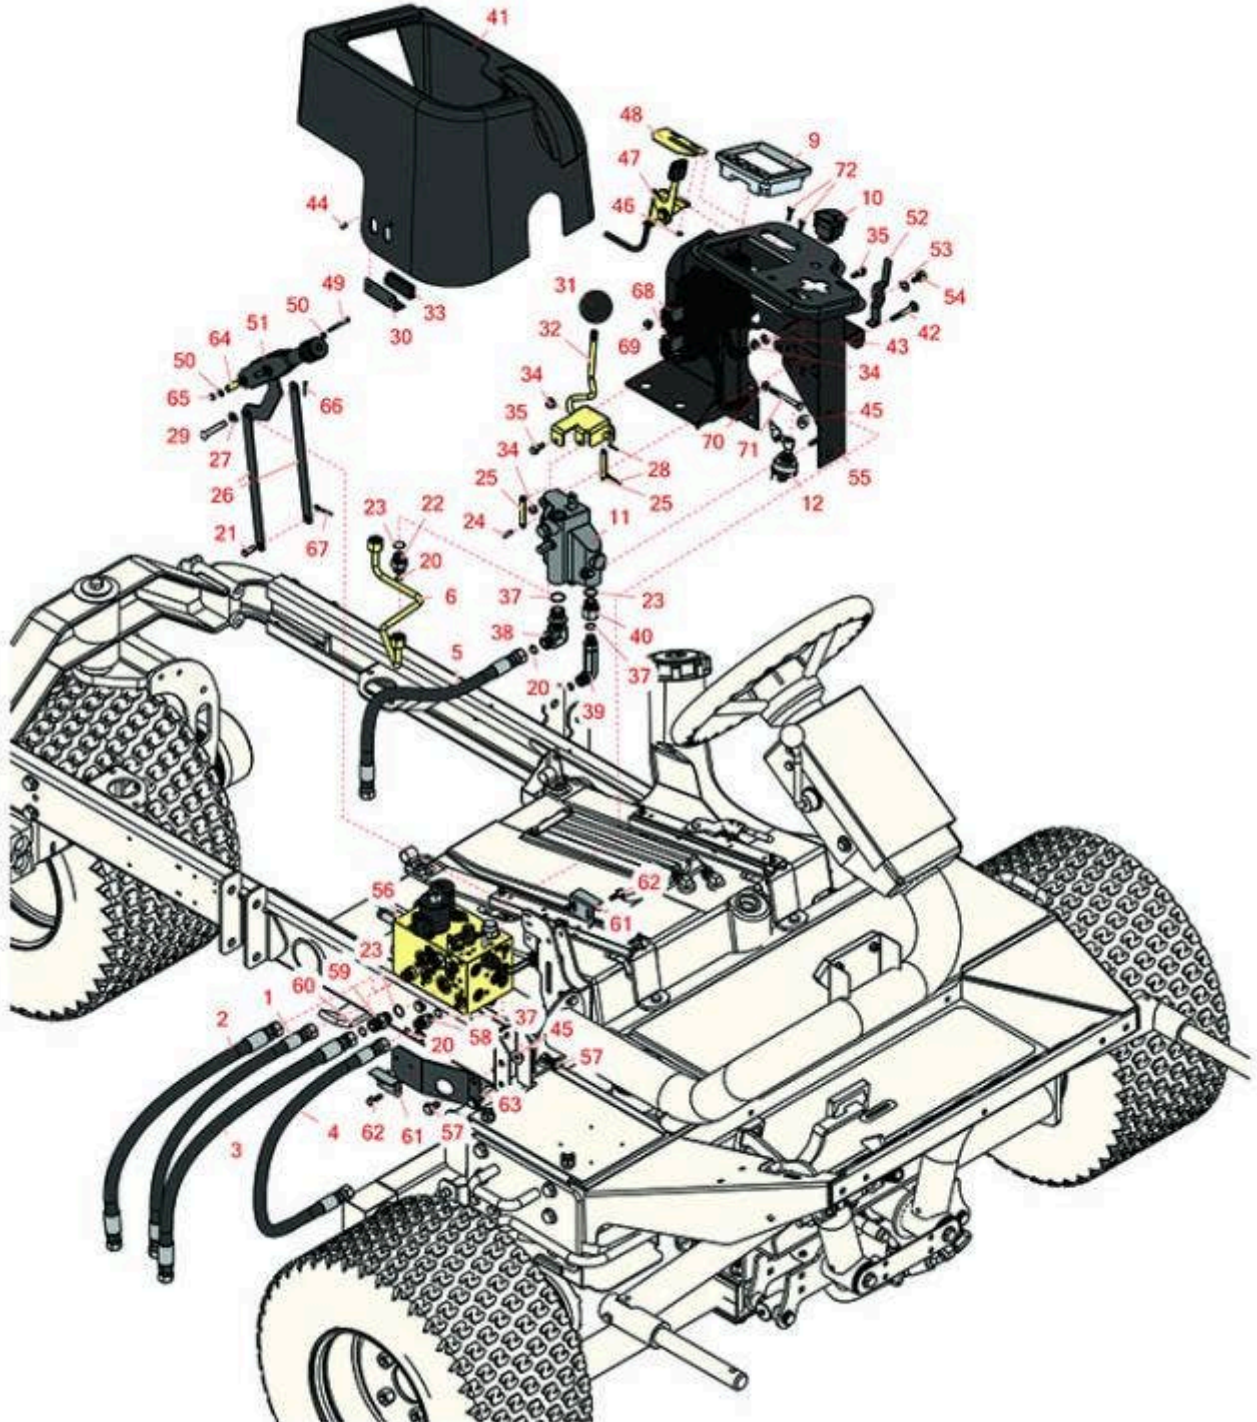

Replaces R&R Products Reel Max 331D

Parts

Traction Unit

Control Panel & Parking Valve

All original equipment manufacturers names and part numbers are used for identification purposes only, and we are in no way implying that our products are original equipment parts. Prices subject to change without notice.

Replaces R&R Products Reel Max 331D

Parts

Traction Unit

Control Panel & Parking Valve

Item No	R&R Part No.	OEM Part No.	Description	Qty Req	Order Quantity
Hoses					
1	R99-3577	R69-5860	Hydraulic Hose Assy	1	
2	R99-3578		Hydraulic Hose Assy	1	
3	R99-3574		Hydraulic Hose Assy	1	
4	R99-3576		Hydraulic Hose Assy	1	
5	R99-3575		Hydraulic Hose Assy	1	
6	R99-3551		Tube Assy	2	
Gauges and Controls					
9	R151020		Display	1	
10	R95-8999		Switch - Headlight	1	
11	R95-8689		Valve Assy - Control - Single Spool	1	
12	R104-2541	R88-9830	Switch - Key 6 Lead 5/8 Mt.	1	
Other Parts Available					
20	R237-22	R107-8844, R232-72, R237-78	O-Ring	5	
21	R283-62		Pin - Clevis 5/16 x 3/4	1	
22	R340-3		Hydraulic Fitting - Adapter Connector	1	
23	R237-79		O-Ring	4	
24	R58-3830		Pin - Clevis 3/16 x 3/4	2	
25	R95-8634		Link	2	
26	R104-4628-03		Link - Parking Brake	2	

Replaces R&R Products Reel Max 331D

Parts

Traction Unit

Control Panel & Parking Valve

Item No	R&R Part No.	OEM Part No.	Description	Qty Req	Order Quantity
27	R453009	3256-3, R01-166-0400, R24-10-BD, R24-9-AD, R24H1136, R32-9650, R3256-2, R3256-23, R3256-67, R3290-217, R3556-3, R4-2390, R452006, R7-0152	Washer - Flat 5/16 SAE	1	
28	R3272-5	R28-8-D	Pin-Cotter	1	
29	R94-3829		Pin - Clevis	1	
30	R95-8763		Bracket - Hold Down	2	
31	R233-42	R1-603175, R120-9752, R233-47	Knob	1	
32	R95-8692		Lever Assy	1	
33	R58-4250	R99-3497	Catch - Magnetic	2	
34	R32128-32		Locknut - 1/4-20 Flanged	3	
35	R42-3560		Bolt-Shoulder	2	
37	R237-42	R31-4160, R339897	O-Ring	3	
38	R340-77	R340-100, R95-7889	Hydraulic Fitting	1	
39	R69-4320		Hydraulic Fitting - 90 Deg	1	
40	R353-397		Reducer - Adapter	1	
41	R95-8707		Cover - Dash	1	