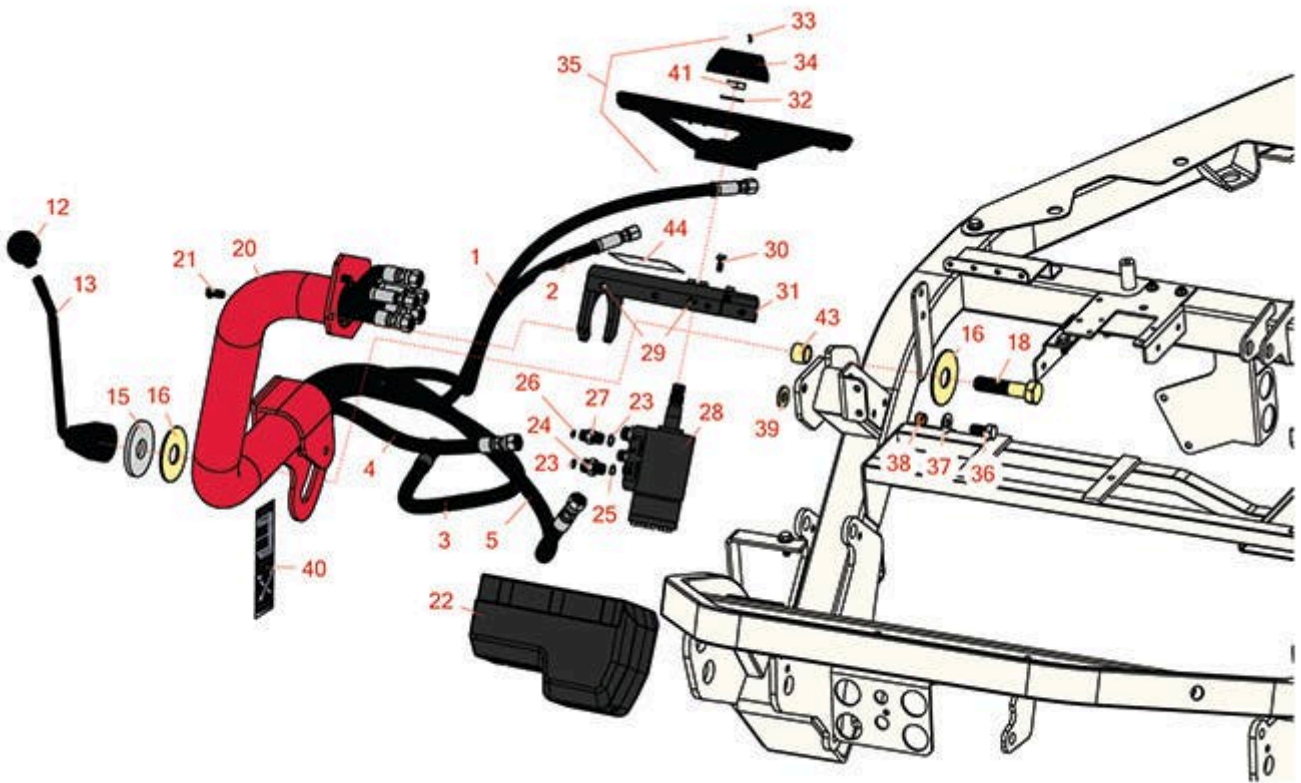

Replaces Toro Greensmaster 3250-D

Parts

Traction Unit - Model 04383 & 04384

Steering Arm

All original equipment manufacturers names and part numbers are used for identification purposes only, and we are in no way implying that our products are original equipment parts. Prices subject to change without notice.

Replaces Toro Greensmaster 3250-D Parts

Traction Unit - Model 04383 & 04384
Steering Arm

Item No	R&R Part No.	OEM Part No.	Description	Qty Req	Order Quantity
Hoses					
1	R93-2269	93-2269	Hydraulic Hose Assy	1	
<i>Tech Note: Fits Model 04383/up to 2010:</i>					
2	R93-2270	93-2270	Hydraulic Hose Assy	1	
3	R105-4339	105-4339	Hydraulic Hose Assy	1	
<i>Tech Note: Fits Model 04383:</i>					
4	R105-9790	105-9790	Hydraulic Hose Assy	1	
5	R112-0274	112-0274	Hydraulic Hose Assy	1	
<i>Tech Note: Fits Model 04383/2007-2011 & 04384:</i>					
Other Parts Available					
12	R233-48	233-24, 233-48, 30-3370	Knob	1	
13	R93-2400-03	93-2400, 93-2400-03	Lockup Handle Assy	1	
15	R83-0760	83-0760	Washer - Power Steering Arm	1	
16	R83-0740	83-0740	Spacer - Power Steering Arm	2	
18	R93-2199	93-2199	Bolt - Hex HD Special	1	
20	R93-2115-01	93-2115, 93-2115-01	Steering Arm Assy	1	
21	R3274-80	3274-80	Screw Hx HD	3	
22	R83-0810	83-0810	Cover - Steering	1	
23	R237-22	107-8844, 237-22, 237-78	O-Ring	4	