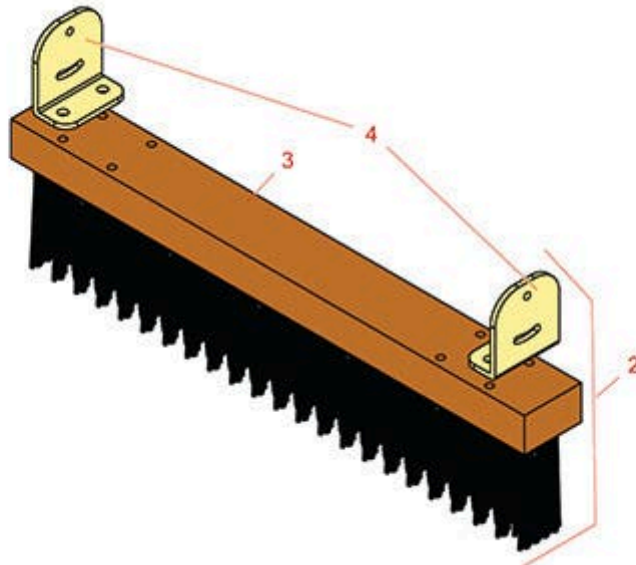

Replaces Toro Greensmaster Flex 2120 Parts

*DPA Cutting Unit - Models 04290 & 04292
Out-Front Brush - Model 04266*

All original equipment manufacturers names and part numbers are used for identification purposes only, and we are in no way implying that our products are original equipment parts. Prices subject to change without notice.

Replaces Toro Greensmaster Flex 2120 Parts

*DPA Cutting Unit - Models 04290 & 04292
Out-Front Brush - Model 04266*

Item No	R&R Part No.	OEM Part No.	Description	Qty Req	Order Quantity
---------	--------------	--------------	-------------	---------	----------------

Other Parts Available

2	R105-9602	105-9602	Brush - Incl 2 Ea R150283 Brackets	1	
3	R391235		Brush - 18/22 in Nylon Push	1	
4	R150283	120-9630	Bracket - Brush - Fits R&R Brush Only	2	

All original equipment manufacturers names and part numbers are used for identification purposes only, and we are in no way implying that our products are original equipment parts. Prices subject to change without notice.