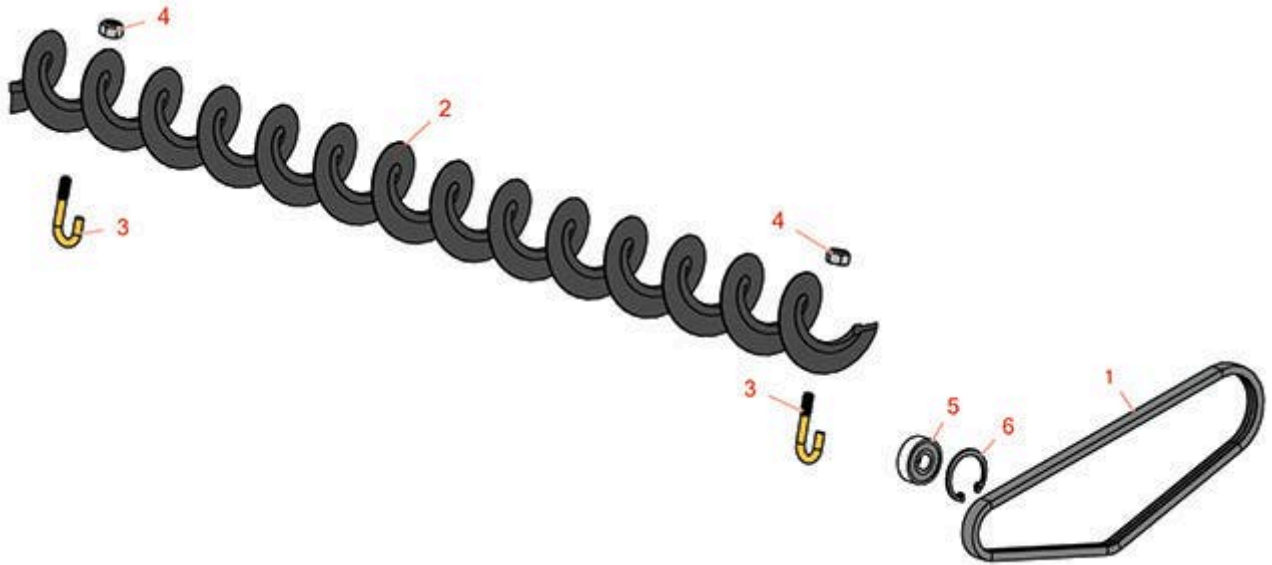

Replaces Toro Greensmaster Flex 2120

Parts

DPA Cutting Unit - Models 04290 & 04292

Rear Roller Brush - Model 04650

All original equipment manufacturers names and part numbers are used for identification purposes only, and we are in no way implying that our products are original equipment parts. Prices subject to change without notice.

Replaces Toro Greensmaster Flex 2120 Parts

*DPA Cutting Unit - Models 04290 & 04292
Rear Roller Brush - Model 04650*

Item No	R&R Part No.	OEM Part No.	Description	Qty Req	Order Quantity
1	R105-5720	105-5720	Belt - Poly V	1	
2	R105-6792	104-1829, 105-6792	Brush - Rear Roller	1	
3	R104-1830	104-1830	Bolt - J	2	
4	R3296-2	32127-10, 3296-2, 9157404	Nut - #10 Lock	2	
5	R251-259	251-259, 251-307	Bearing - Ball	1	
6	R104-4727	104-4727	Ring - Retaining	1	